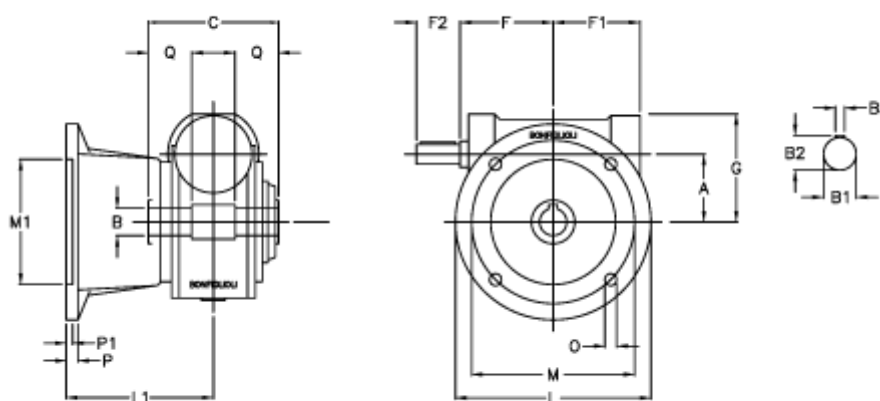

Data Sheet

Article number: 3901044035600

Description: Worm gear with solid input shaft
VF 44FA-35-HS

Measures

a	= 44.6	F1 = 54	P = 9
B	= 18	F2 = 30	P1 = 7
B1	= 11	g = 71	Q = 24.5
B2	= 12.5	L = 110	
B3	= 4	L1 = 90	
C	= 64	m = 87	
Description	= VF 44FA-xx-HS	M1 = 60	
F	= 54	O = 8.5	